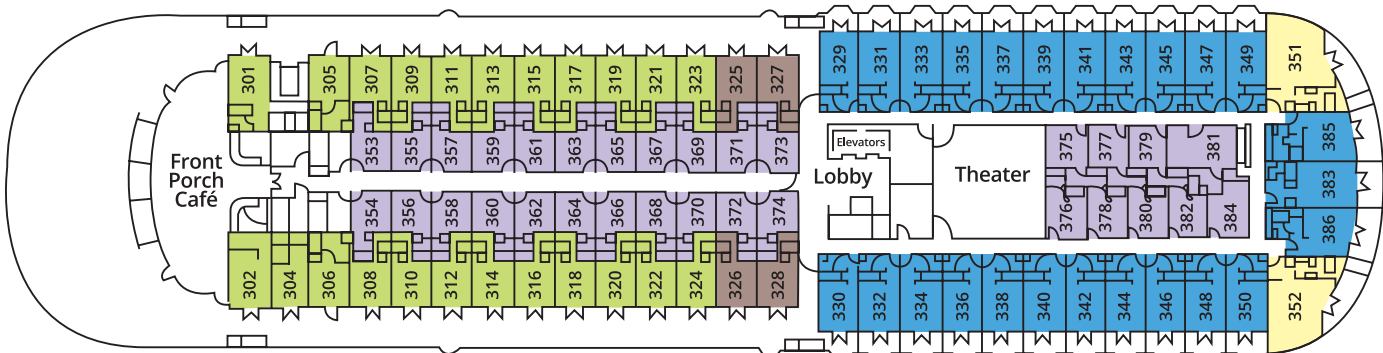

2018 DECKPLANS

DECK 6 – SUN DECK

DECK 5 – PROMENADE DECK

DECK 4 – OBSERVATION DECK

DECK 3 – TEXAS DECK

DECK 2 – CABIN DECK

DECK 1 – MAIN DECK

SUITE AND STATEROOM CATEGORIES

<b>OS</b> OWNER'S SUITES WITH EXCLUSIVE VERANDA	<b>AA</b> SUPERIOR OUTSIDE STATEROOMS WITH OPEN VERANDA	<b>D</b> DELUXE OUTSIDE STATEROOMS WITH BAY WINDOW
<b>LS</b> LUXURY SUITES WITH PRIVATE OR OPEN VERANDA	<b>A</b> DELUXE OUTSIDE STATEROOMS WITH PRIVATE VERANDA	<b>E</b> INSIDE STATEROOMS
<b>FS</b> FAMILY SUITES WITH OPEN VERANDA	<b>B</b> OUTSIDE STATEROOMS WITH OPEN VERANDA	<b>SO</b> SINGLE OUTSIDE STATEROOMS WITH OPEN VERANDA
<b>AAA</b> SUITES WITH OPEN VERANDA	<b>C</b> OUTSIDE STATEROOMS WITH OPEN VERANDA	<b>SI</b> SINGLE INSIDE STATEROOMS