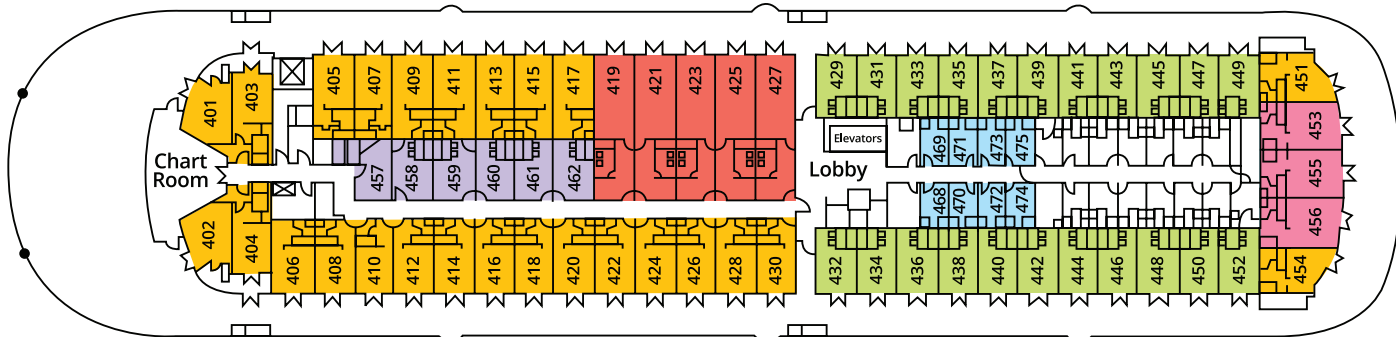

2018 DECKPLANS

DECK 6 – SUN DECK

DECK 5 – PROMENADE DECK

DECK 4 – OBSERVATION DECK

DECK 3 – TEXAS DECK

DECK 2 – CABIN DECK

DECK 1 – MAIN DECK

SUITE AND STATEROOM CATEGORIES

<b>OS</b> OWNER'S SUITES WITH EXCLUSIVE VERANDA	<b>AA</b> SUPERIOR OUTSIDE STATEROOMS WITH OPEN VERANDA	<b>D</b> DELUXE OUTSIDE STATEROOMS WITH BAY WINDOW
<b>LS</b> LUXURY SUITES WITH PRIVATE OR OPEN VERANDA	<b>A</b> DELUXE OUTSIDE STATEROOMS WITH PRIVATE VERANDA	<b>E</b> INSIDE STATEROOMS
<b>FS</b> FAMILY SUITES WITH OPEN VERANDA	<b>B</b> OUTSIDE STATEROOMS WITH OPEN VERANDA	<b>SO</b> SINGLE OUTSIDE STATEROOMS WITH OPEN VERANDA
<b>AAA</b> SUITES WITH OPEN VERANDA	<b>C</b> OUTSIDE STATEROOMS WITH OPEN VERANDA	<b>SI</b> SINGLE INSIDE STATEROOMS