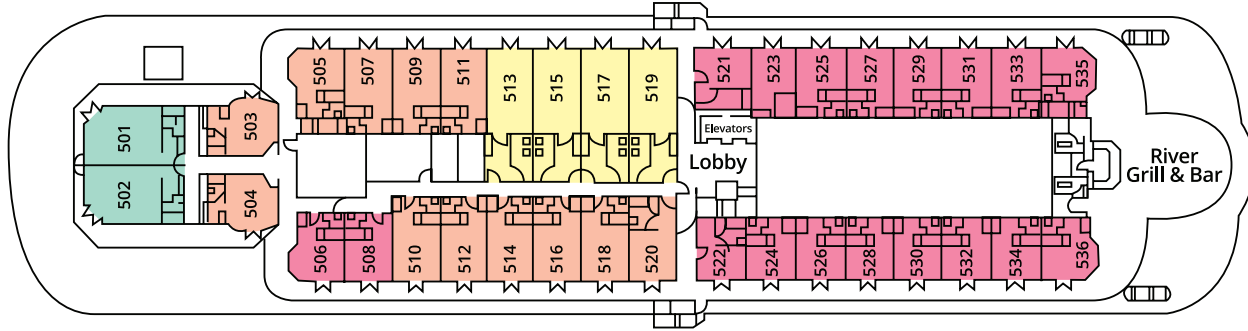

2018 DECKPLANS

DECK 6 – SUN DECK

DECK 5 – PROMENADE DECK

DECK 4 – OBSERVATION DECK

DECK 3 – TEXAS DECK

DECK 2 – CABIN DECK

DECK 1 – MAIN DECK

SUITE AND STATEROOM CATEGORIES

<b>OS</b> OWNER'S SUITES WITH EXCLUSIVE VERANDA	<b>AA</b> SUPERIOR OUTSIDE STATEROOMS WITH OPEN VERANDA	<b>D</b> DELUXE OUTSIDE STATEROOMS WITH BAY WINDOW
<b>LS</b> LUXURY SUITES WITH PRIVATE OR OPEN VERANDA	<b>A</b> DELUXE OUTSIDE STATEROOMS WITH PRIVATE VERANDA	<b>E</b> INSIDE STATEROOMS
<b>FS</b> FAMILY SUITES WITH OPEN VERANDA	<b>B</b> OUTSIDE STATEROOMS WITH OPEN VERANDA	<b>SO</b> SINGLE OUTSIDE STATEROOMS WITH OPEN VERANDA
<b>AAA</b> SUITES WITH OPEN VERANDA	<b>C</b> OUTSIDE STATEROOMS WITH OPEN VERANDA	<b>SI</b> SINGLE INSIDE STATEROOMS