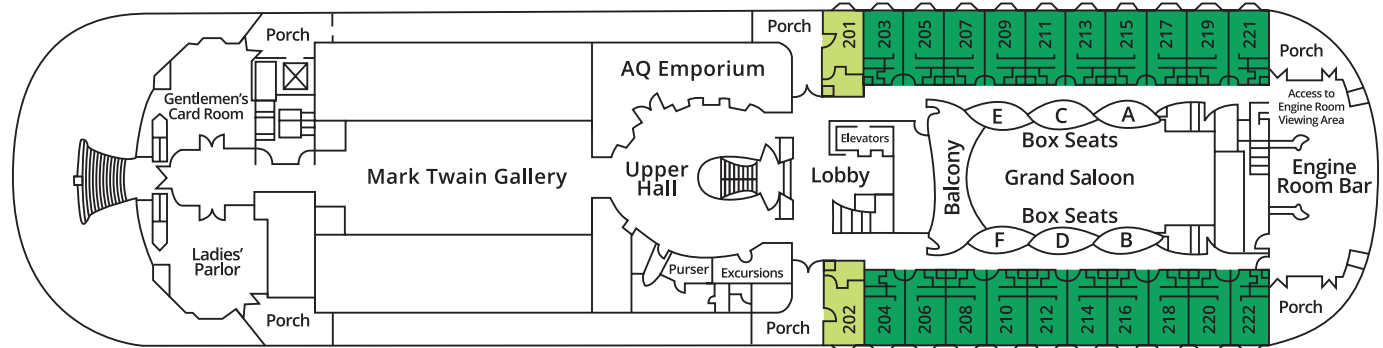

2018 DECKPLANS

DECK 6 – SUN DECK

DECK 5 – PROMENADE DECK

DECK 4 – OBSERVATION DECK

DECK 3 – TEXAS DECK

DECK 2 – CABIN DECK

DECK 1 – MAIN DECK

SUITE AND STATEROOM CATEGORIES

<b>OS</b> OWNER'S SUITES WITH EXCLUSIVE VERANDA	<b>AA</b> SUPERIOR OUTSIDE STATEROOMS WITH OPEN VERANDA	<b>D</b> DELUXE OUTSIDE STATEROOMS WITH BAY WINDOW
<b>LS</b> LUXURY SUITES WITH PRIVATE OR OPEN VERANDA	<b>A</b> DELUXE OUTSIDE STATEROOMS WITH PRIVATE VERANDA	<b>E</b> INSIDE STATEROOMS
<b>FS</b> FAMILY SUITES WITH OPEN VERANDA	<b>B</b> OUTSIDE STATEROOMS WITH OPEN VERANDA	<b>SO</b> SINGLE OUTSIDE STATEROOMS WITH OPEN VERANDA
<b>AAA</b> SUITES WITH OPEN VERANDA	<b>C</b> OUTSIDE STATEROOMS WITH OPEN VERANDA	<b>SI</b> SINGLE INSIDE STATEROOMS